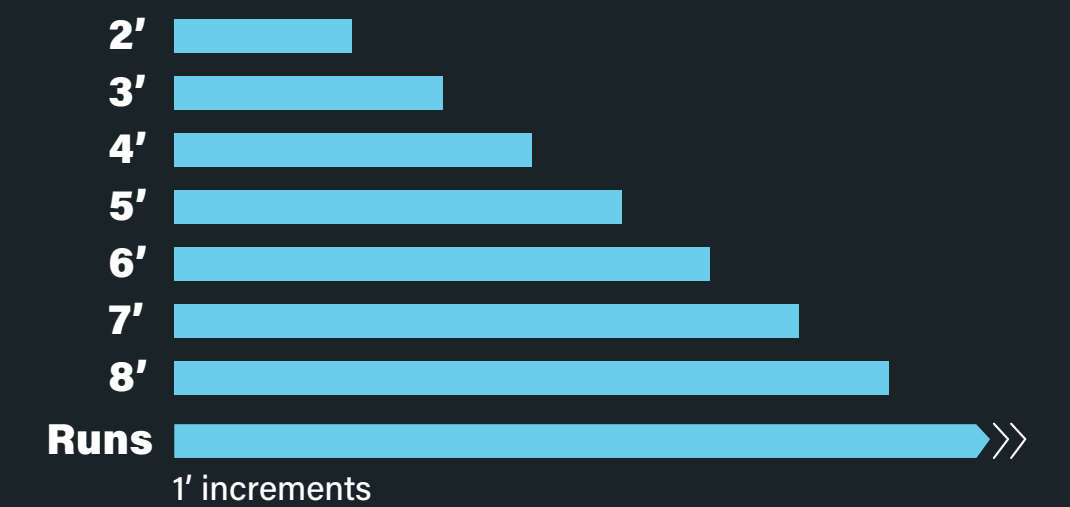

Verbena 3"

Verbena 4"

Verbena has two minimalistic profiles to suit your needs: 3" wide aperture and 1-1/8" tall or 4" wide aperture and 1-3/8" tall.

Both profiles are available in 1' increments to allow for simplified pattern design and experimentation.

The die cast aluminum endcaps complement and extend the linear form.

THINK OUTSIDE THE GRID

The modularity of the Verbena platform allows for architectural freedom.

Design individual patterns to connect spaces and create excitement within the overall project.

PREMIUM PERFORMANCE

DIRECT OR INDIRECT SATINE LENS

Up to 145 LPW. Up to 2000 lm/ft

INDIRECT WIDESPREAD LENS

Up to 165 LPW. Up to 2300 lm/ft

Satine Lens

4" Wide Spread Lens

3" Wide Spread Lens