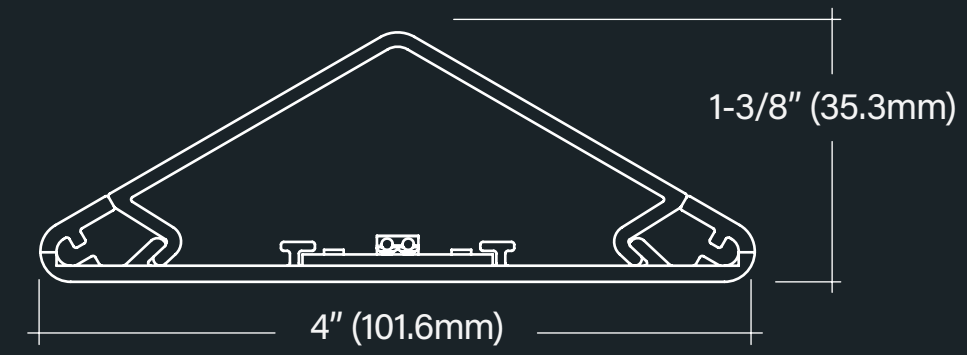

Verbena is an innovative illumination platform that allows you to take lighting design to new levels. This aesthetically stimulating system has been sculpted and refined.
SIMPLE. CLEAN. FRESH.

The Verbena platform was carefully crafted to be a toolbox for designers. The thoughtfully formed connectors allow you the freedom to move and weave illumination throughout a space.

Verbena 3"

Verbena 4"

Verbena has two minimalistic profiles to suit your needs: 3" wide aperture and 1-1/8" tall or 4" wide aperture and 1-3/8" tall.

Both profiles are available in 1' increments to allow for simplified pattern design and experimentation.