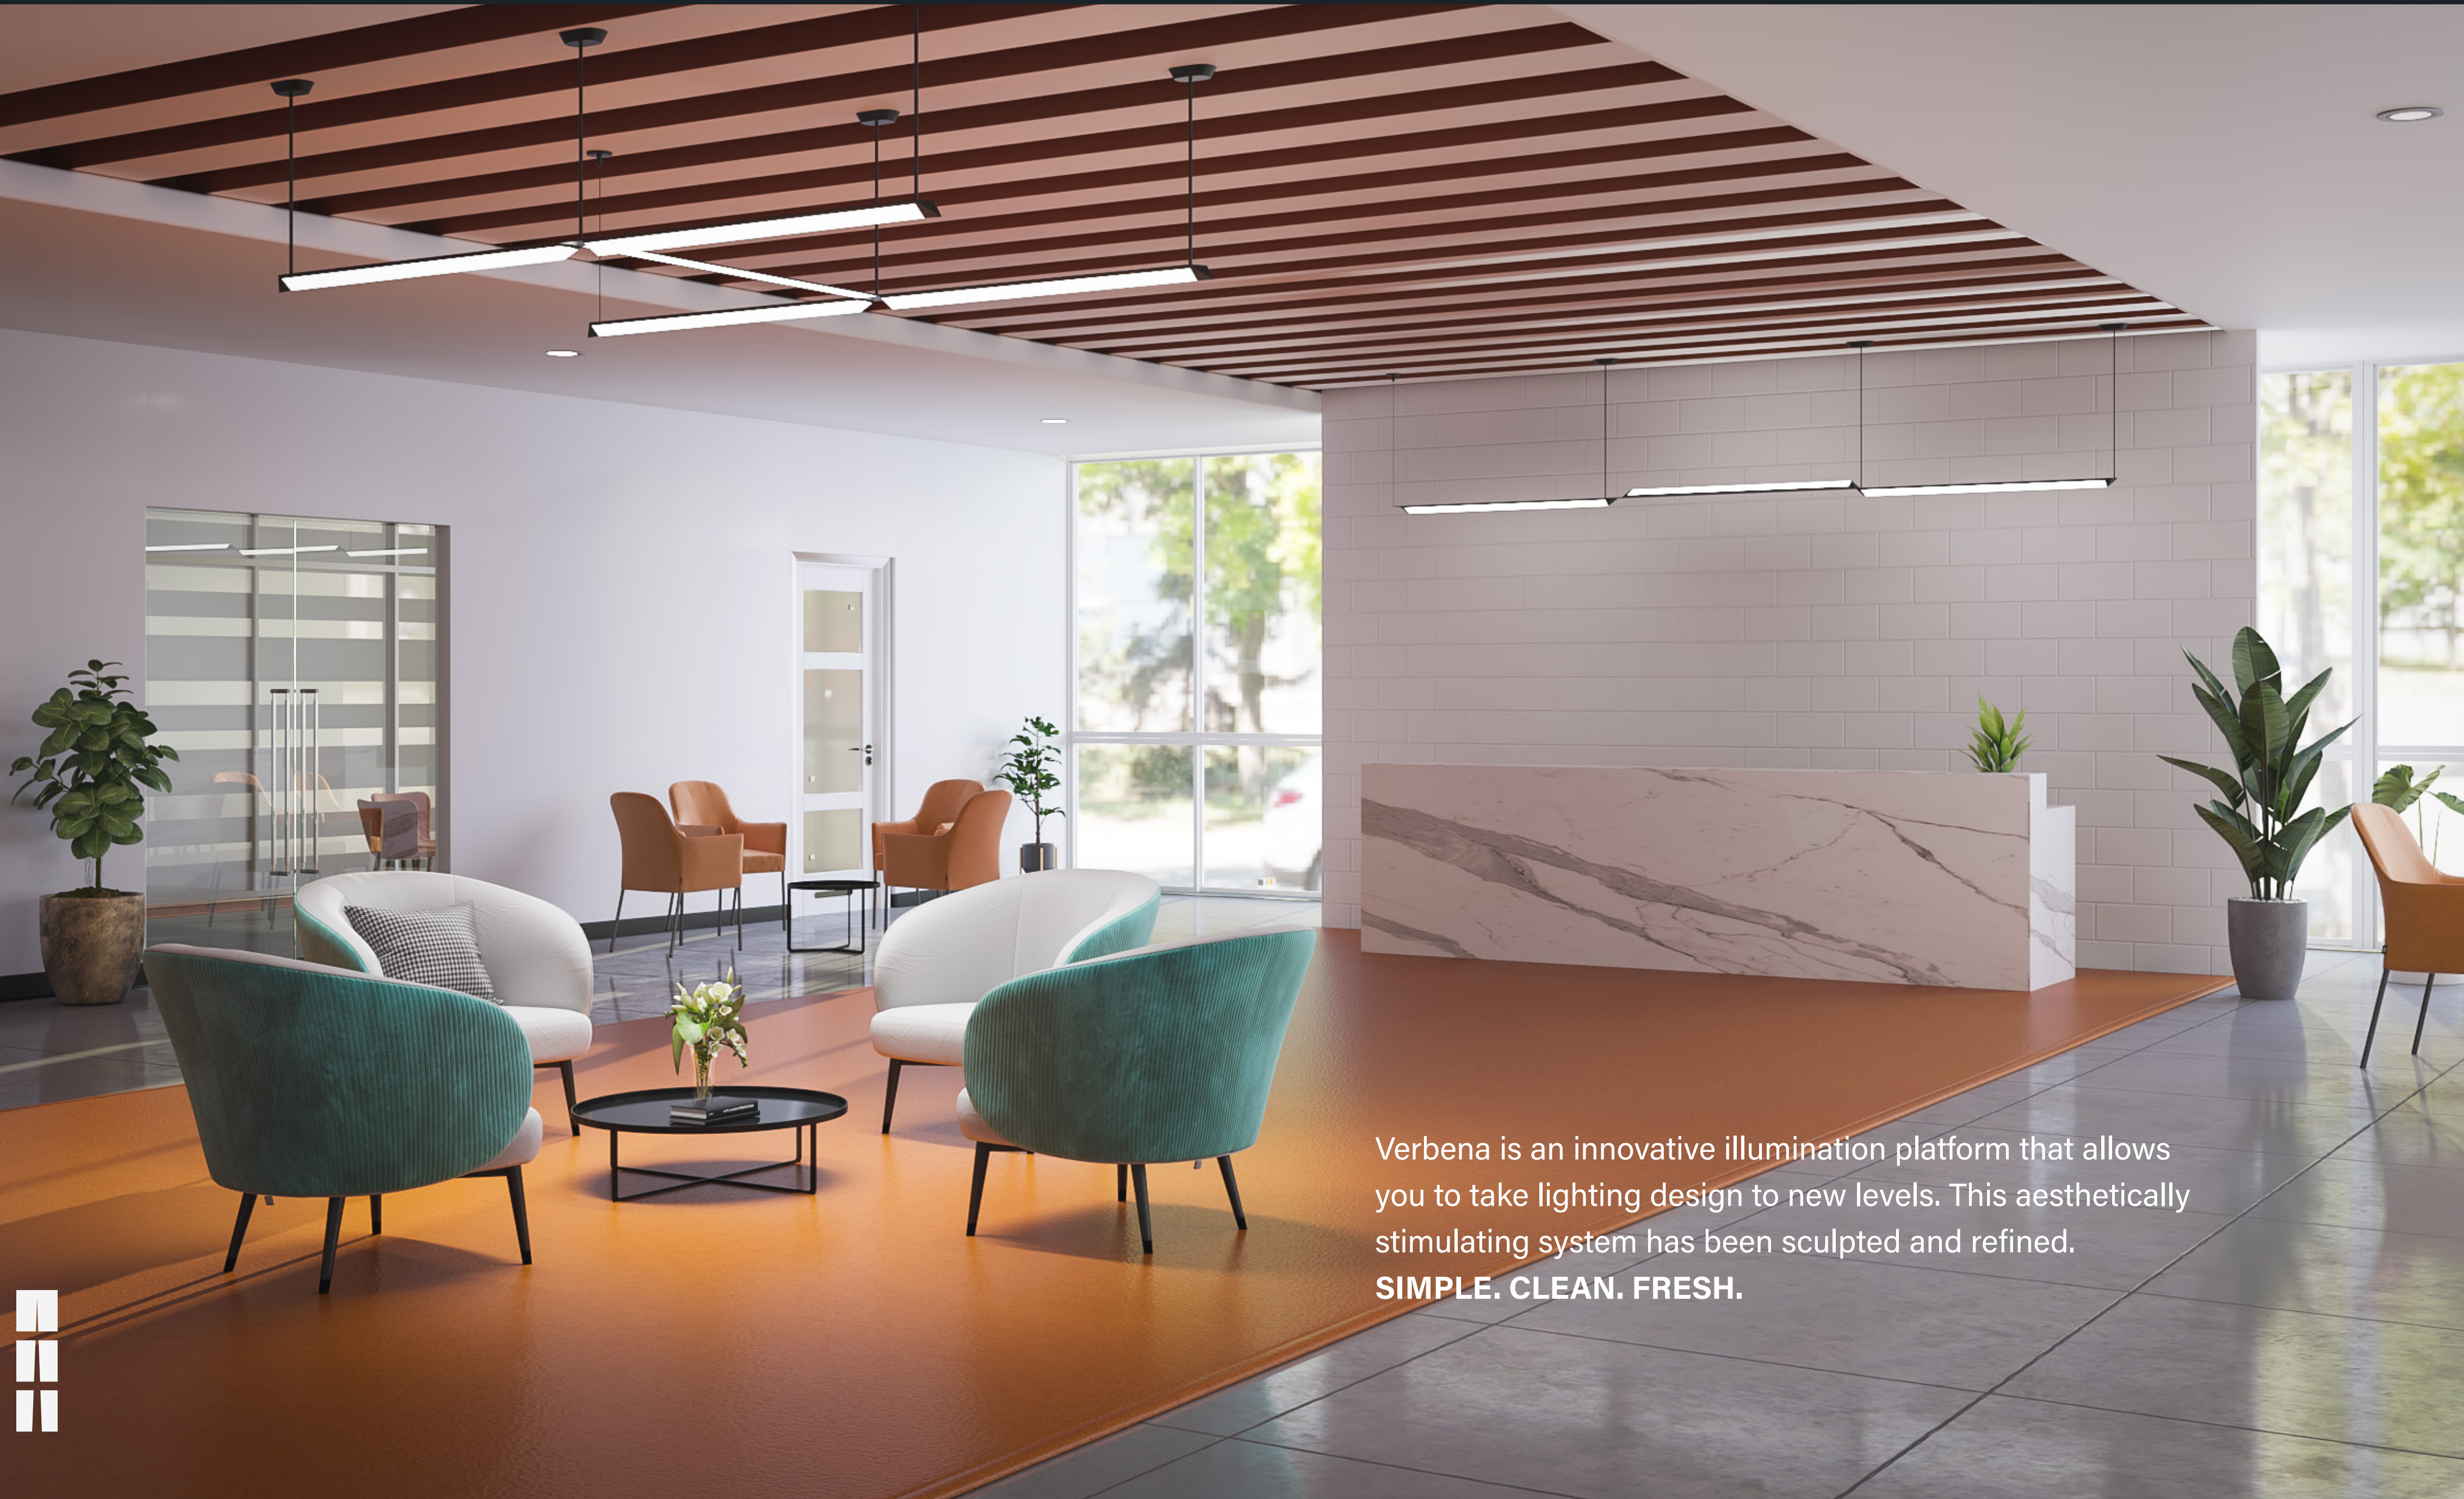

Verbena is an innovative illumination platform that allows you to take lighting design to new levels. This aesthetically stimulating system has been sculpted and refined.
SIMPLE. CLEAN. FRESH.

The Verbena platform was carefully crafted to be a toolbox for designers. The thoughtfully formed connectors allow you the freedom to move and weave illumination throughout a space.

Verbena 3"

Verbena 4"

Verbena has two minimalistic profiles to suit your needs: 3" wide aperture and 1-1/8" tall or 4" wide aperture and 1-3/8" tall.

Both profiles are available in 1' increments to allow for simplified pattern design and experimentation.

The die cast aluminum endcaps complement and extend the linear form.

THINK OUTSIDE THE GRID

The modularity of the Verbena platform allows for architectural freedom.

Design individual patterns to connect spaces and create excitement within the overall project.

DESIGN TO SHAPE A SPACE

The optics on Verbena were specifically developed to highlight the triangular profile.

Five standard housing colors allow freedom to stand out in a space or blend into the architecture.