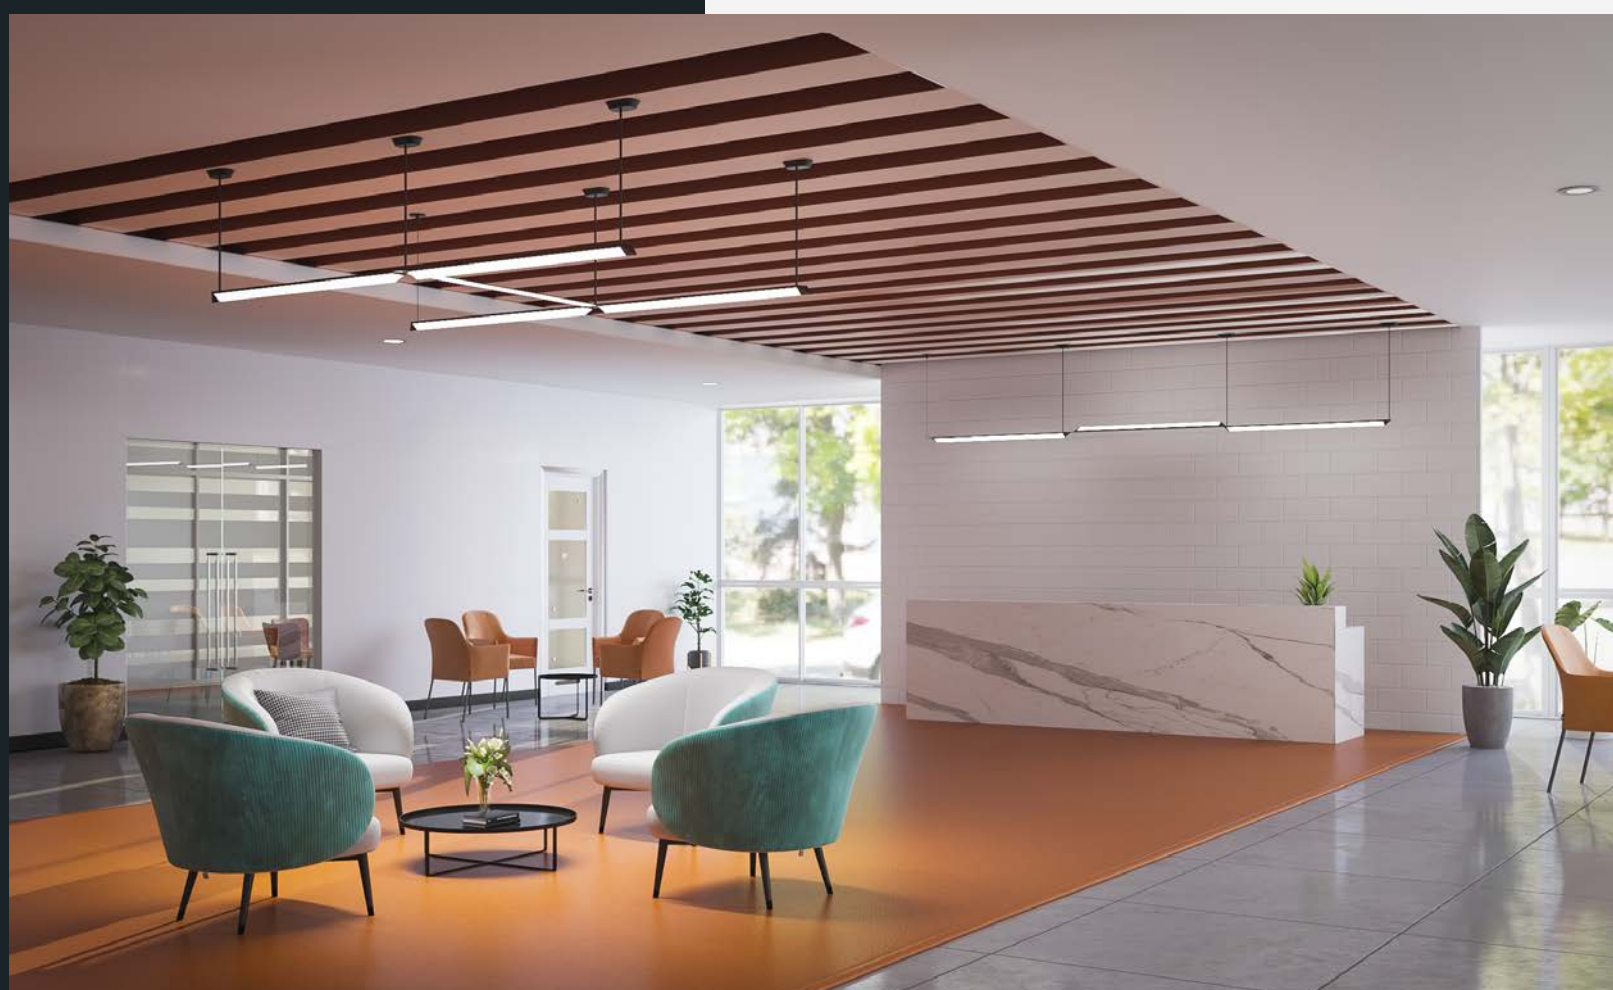

Average: 19.58 fc
Max: 33 fc
Min: 9 fc
Max/Min Ratio: 3.67

Area: 191.75 sq.ft
Total Watts: 68
LPD: 0.355 watts/sq.ft