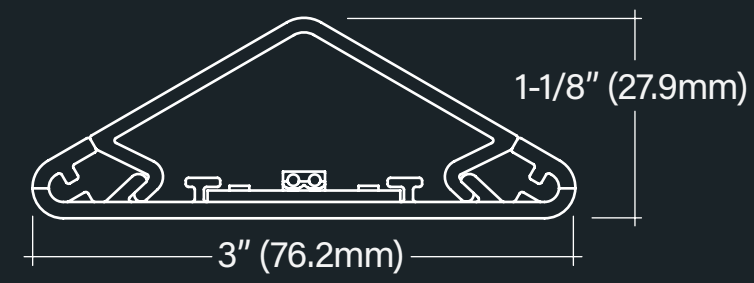

Verbena 3"

Verbena 4"

Verbena has two minimalistic profiles to suit your needs: 3" wide aperture and 1-1/8" tall or 4" wide aperture and 1-3/8" tall.

Both profiles are available in 1' increments to allow for simplified pattern design and experimentation.