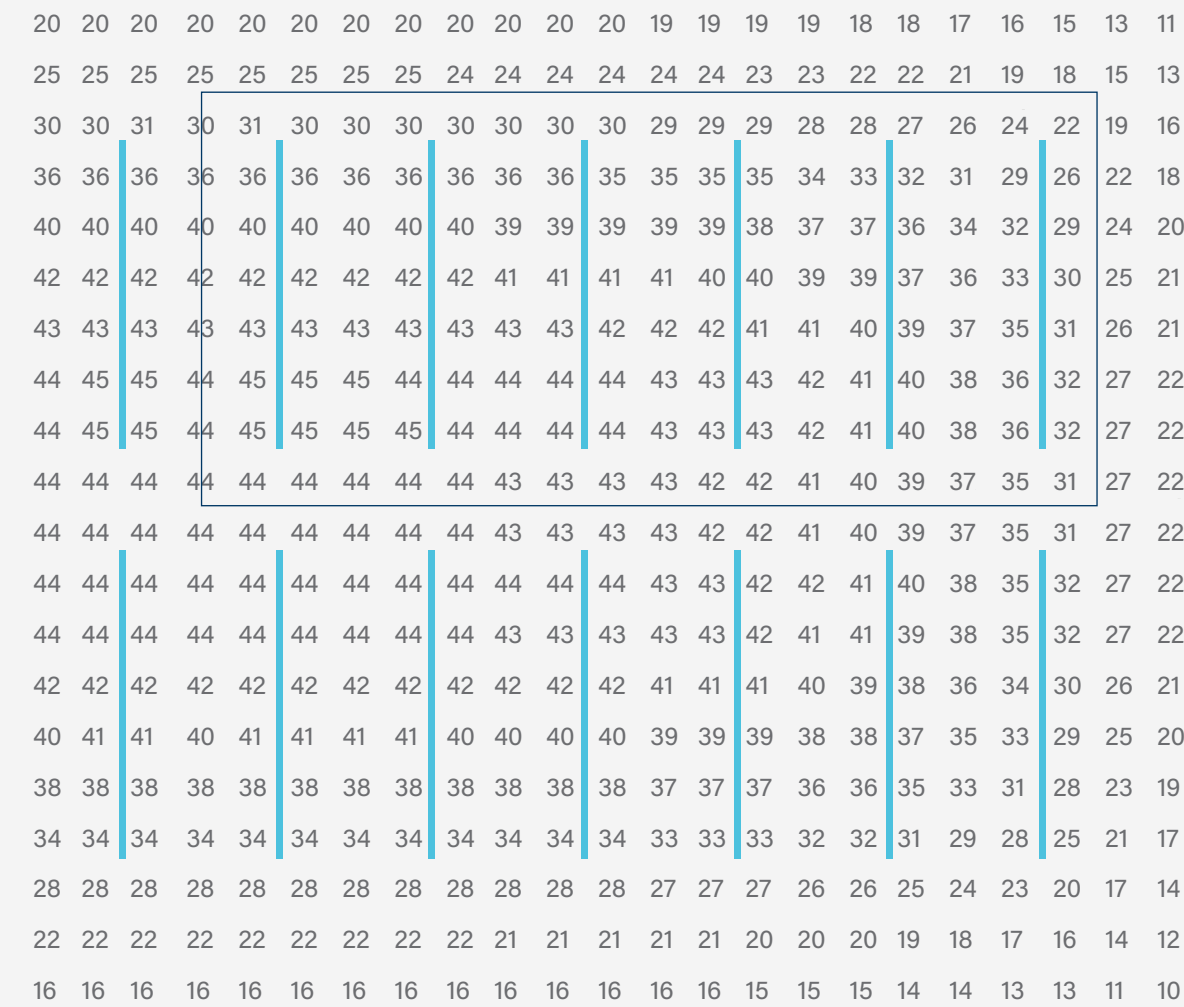

TYPICAL APPLICATIONS

Average: 38.22 fc
Max: 45.0 fc
Min: 22.0 fc
Max/Min Ratio: 2.05

Area: 562.0 sq.ft
Total Watts: 235.2
LPD: 0.419 watts/sq.ft