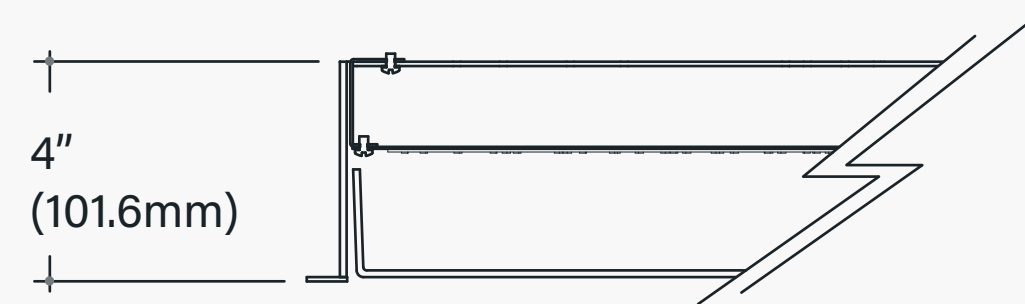

Re-designed, circular LED boards make for a more fitting form factor and even illumination.

Regress

Flush

Drop

Acoustic Solutions

FINA can be recessed, surface mounted, and suspended. Specify 3 aircraft cables, 4 aircraft cables with a hub, or pendant pipe for the perfect suspended finish.

Recessed or Suspended

Recessed only

Suspended

CIRCLE & SQUARE: A WONDERFUL PAIR

Complete the look of your design with other fixtures in Pinnacle's geometric families — including LiFT. Finish the design of your space with this dynamic duo, both in form and function.