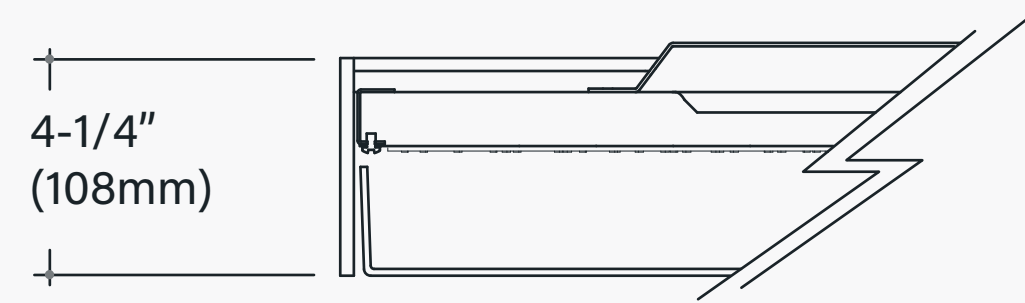

Re-designed, circular LED boards make for a more fitting form factor and even illumination.

Regress

Flush

Drop

Acoustic Solutions

FINA can be recessed, surface mounted, and suspended. Specify 3 aircraft cables, 4 aircraft cables with a hub, or pendant pipe for the perfect suspended finish.

Recessed or Suspended

Recessed only

Suspended

CIRCLE & SQUARE: A WONDERFUL PAIR

Complete the look of your design with other fixtures in Pinnacle's geometric families — including LiFT. Finish the design of your space with this dynamic duo, both in form and function.