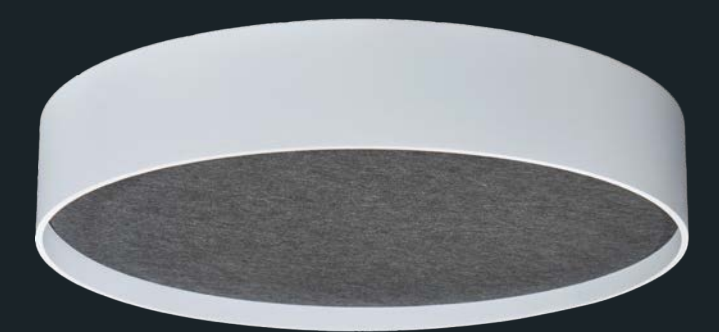

FINA

PINNACLE
ARCHITECTURAL LIGHTING®

A brand of  legrand

ELEGANT
FLOATING
DISCS OF LIGHT

FINA — GORGEOUSLY GLOWING

Elegant, floating discs of light designed to enhance the contemporary interiors of today's architectural spaces. The round, low profile housing encases the fully luminous acrylic lens.

Re-designed, circular LED boards make for a more fitting form factor and even illumination.

Regress

Flush

Drop

Acoustic Solutions

FINA can be recessed, surface mounted, and suspended. Specify 3 aircraft cables, 4 aircraft cables with a hub, or pendant pipe for the perfect suspended finish.

Recessed or Suspended

Recessed only

Suspended

CIRCLE & SQUARE: A WONDERFUL PAIR

Complete the look of your design with other fixtures in Pinnacle's geometric families — including LiFT. Finish the design of your space with this dynamic duo, both in form and function.