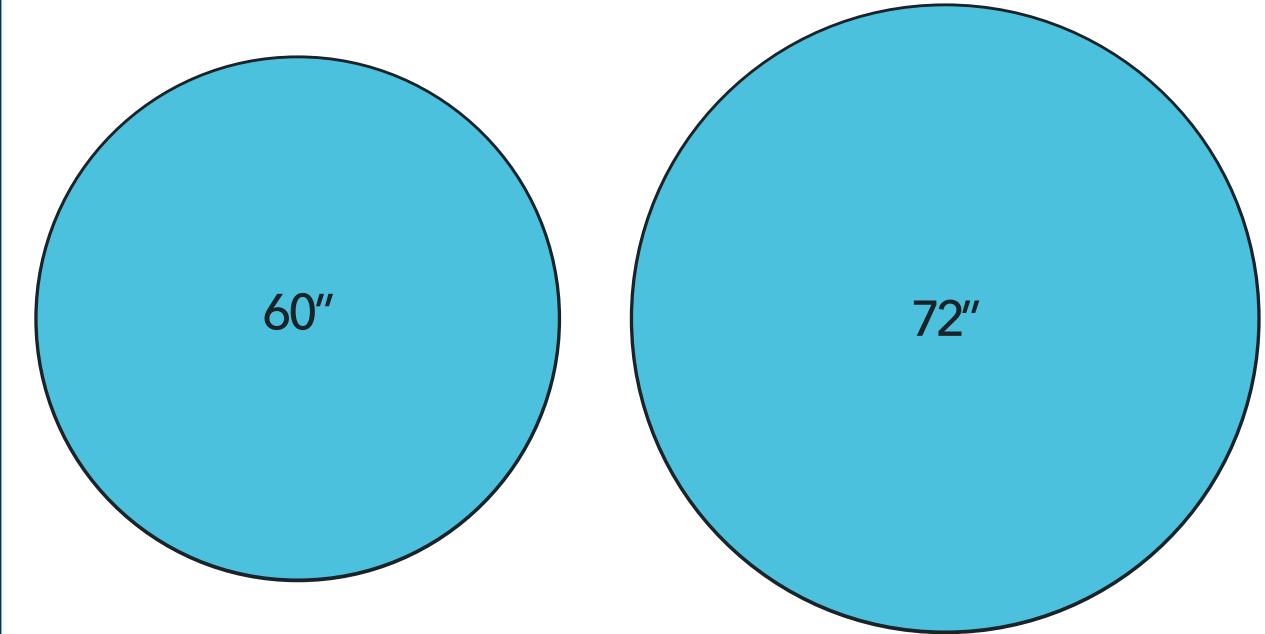

Recessed only