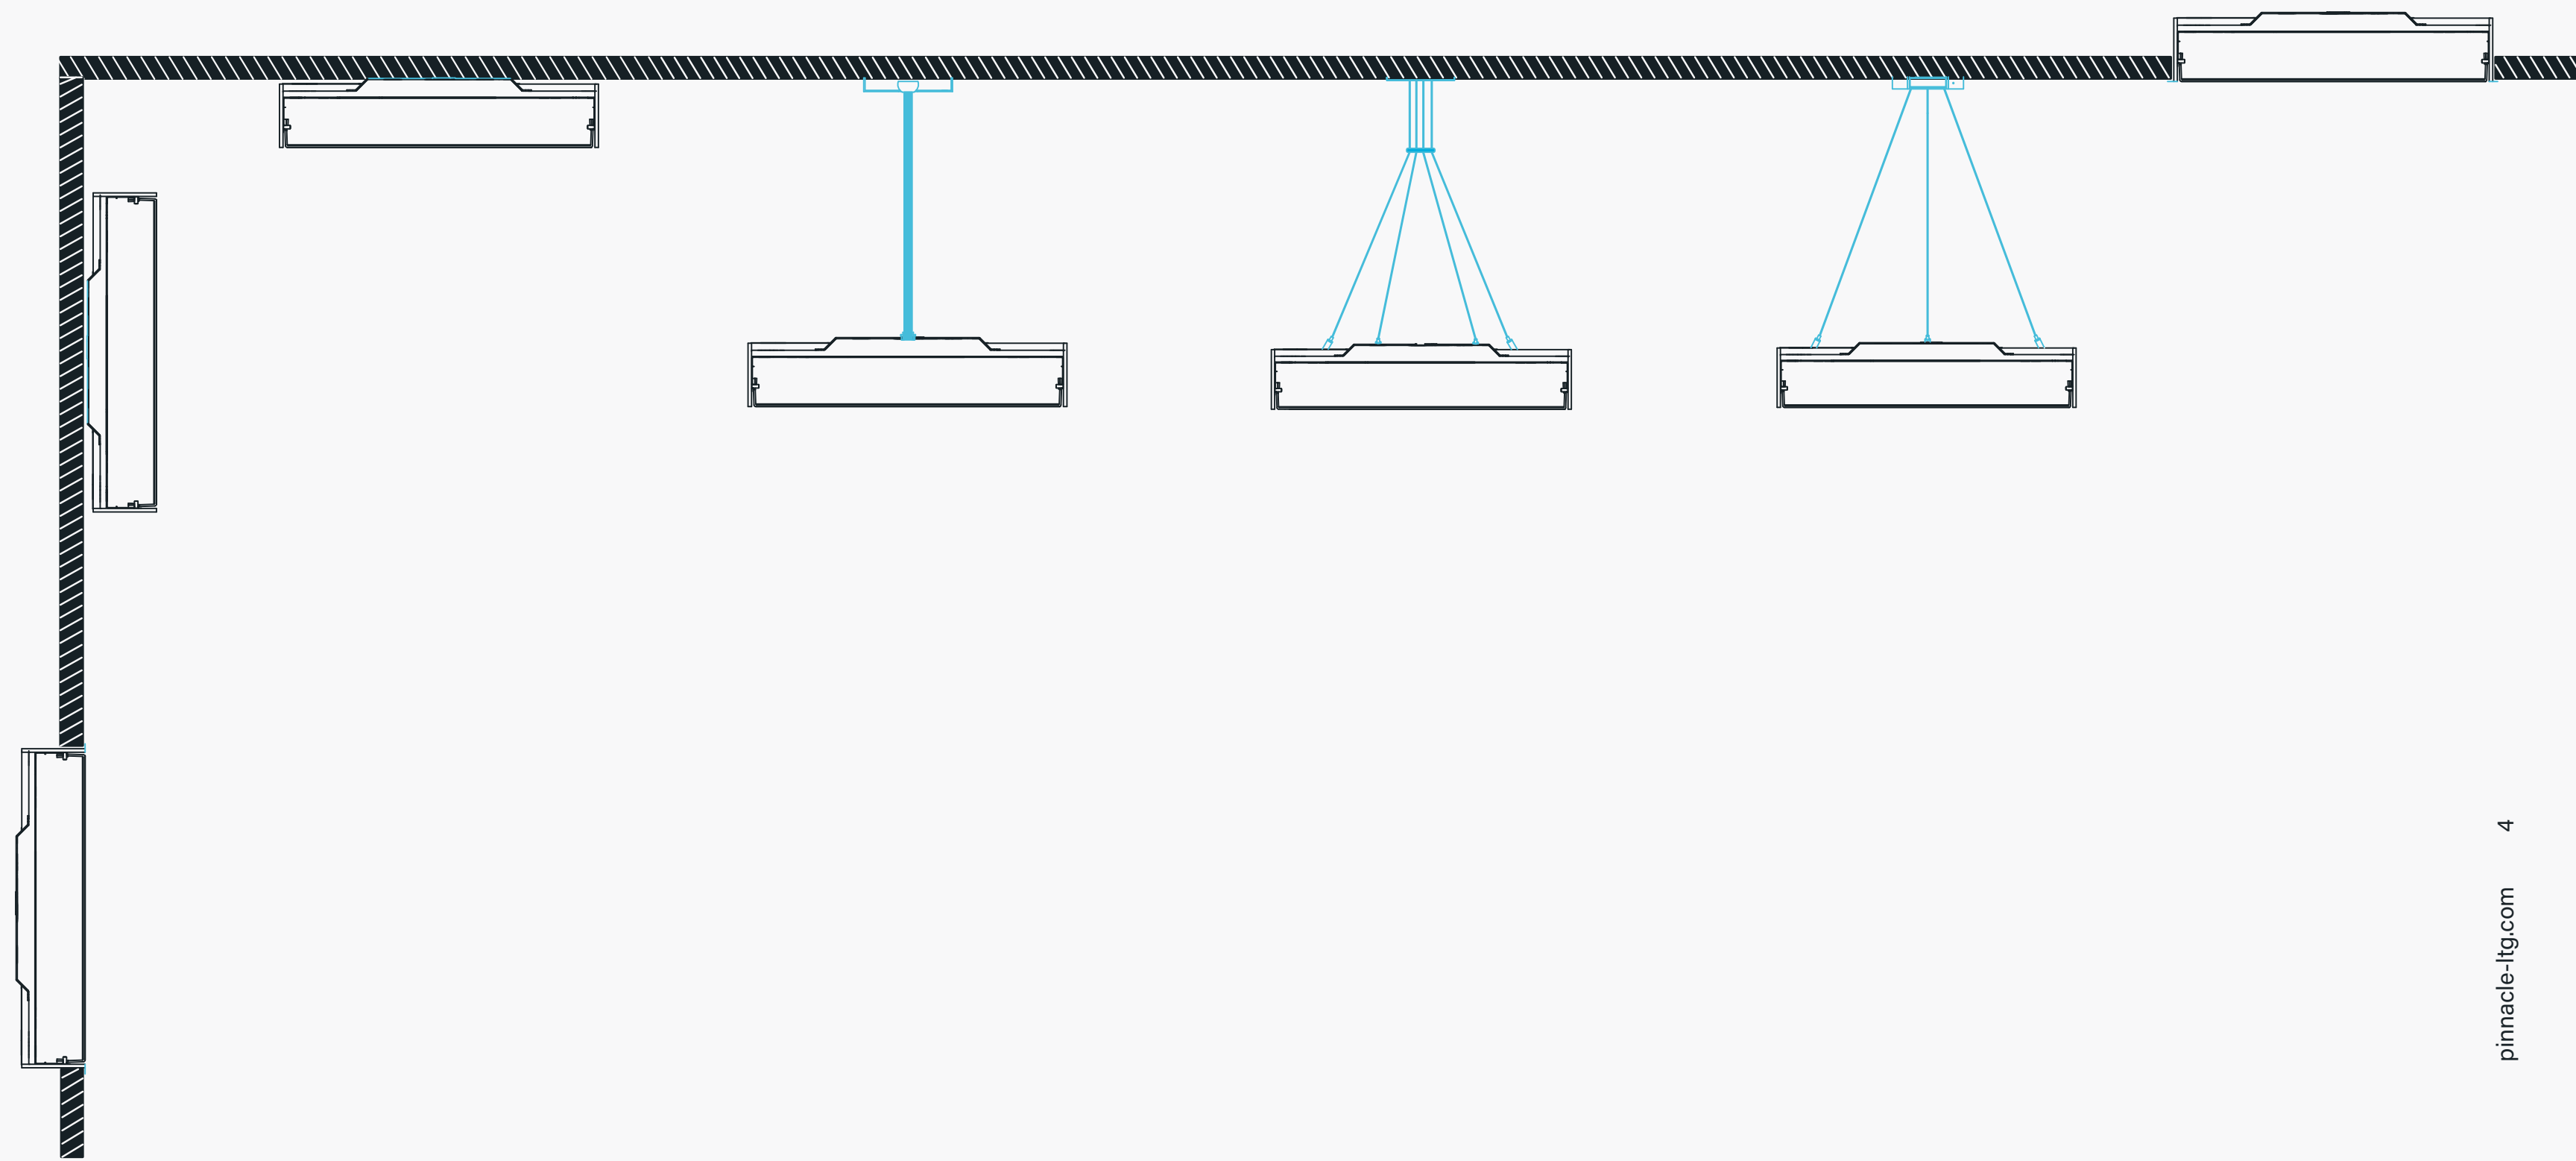

Re-designed, circular LED boards make for a more fitting form factor and even illumination.

Regress

Flush

Drop

Acoustic Solutions

FINA can be recessed, surface mounted, and suspended. Specify 3 aircraft cables, 4 aircraft cables with a hub, or pendant pipe for the perfect suspended finish.

Recessed or Suspended

Recessed only

Suspended

CIRCLE & SQUARE: A WONDERFUL PAIR

Complete the look of your design with other fixtures in Pinnacle's geometric families — including LiFT. Finish the design of your space with this dynamic duo, both in form and function.