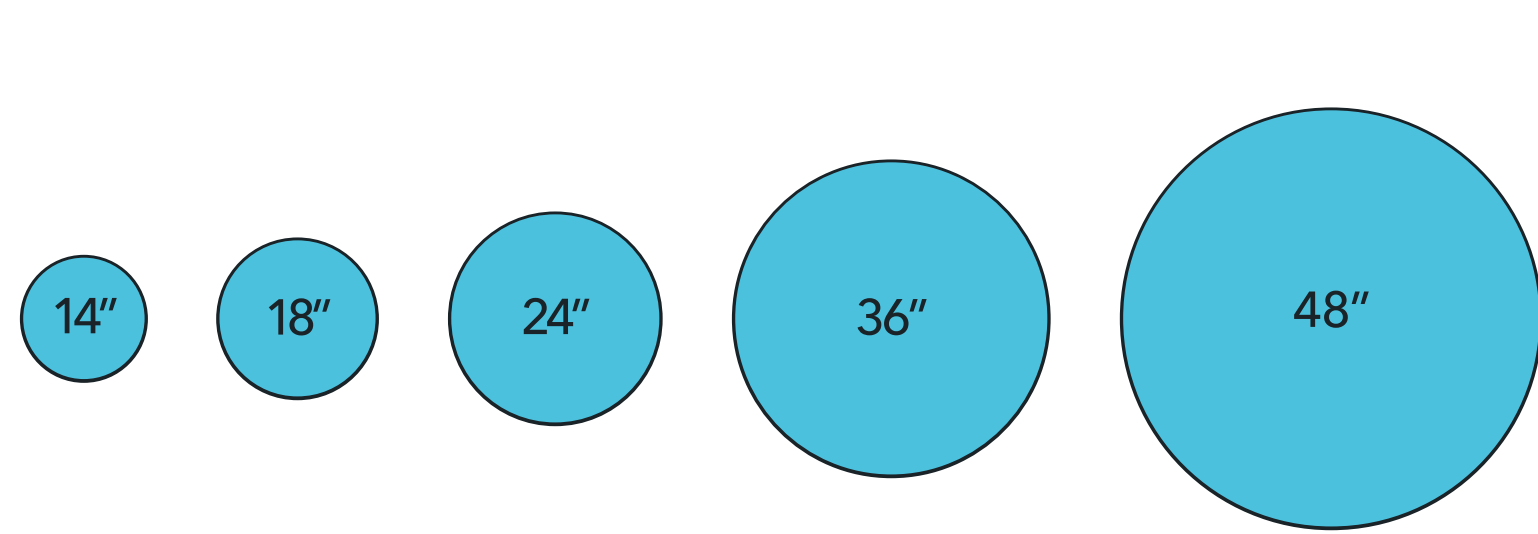

Re-designed, circular LED boards make for a more fitting form factor and even illumination.

Regress

Flush

Drop

Acoustic Solutions

FINA can be recessed, surface mounted, and suspended. Specify 3 aircraft cables, 4 aircraft cables with a hub, or pendant pipe for the perfect suspended finish.

Recessed or Suspended

Recessed only

Suspended

CIRCLE & SQUARE: A WONDERFUL PAIR

Complete the look of your design with other fixtures in Pinnacle's geometric families — including LiFT. Finish the design of your space with this dynamic duo, both in form and function.