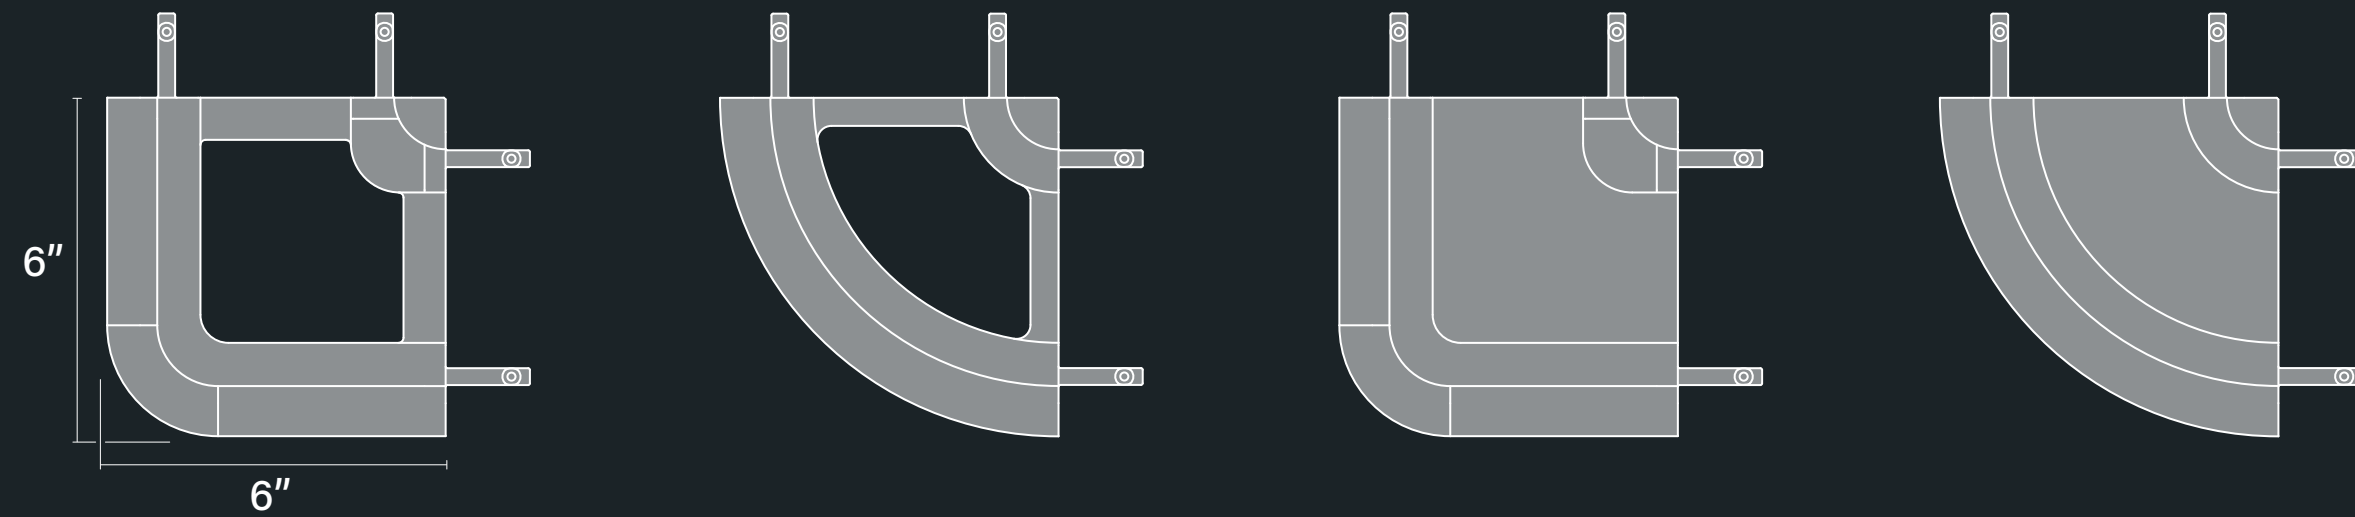

90° Round
Open Connector

90° Square
Closed Connector

90° Round
Closed Connector

CUBRA 3 Connectors

90° Square
Open Connector