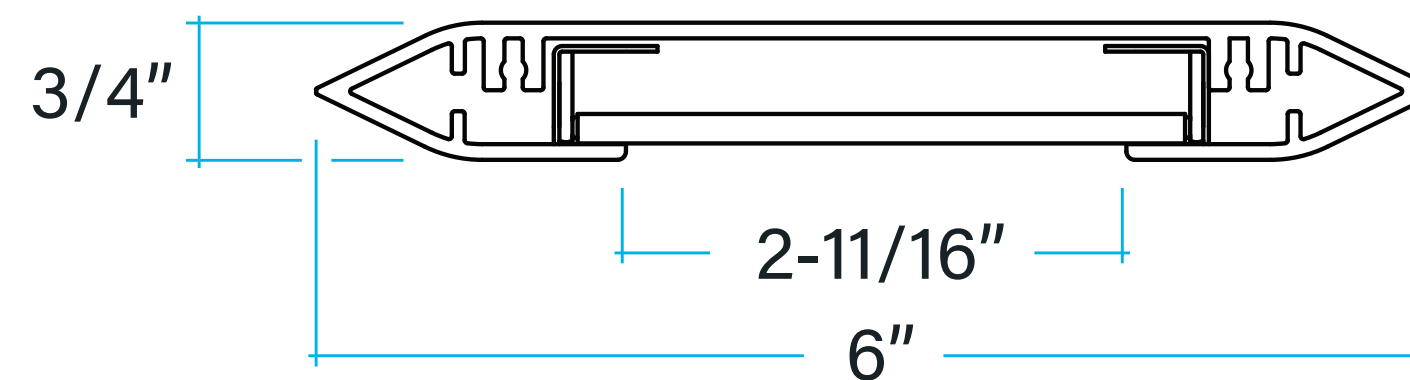

CUBRA

CUBRA DISAPPEARS LIKE MAGIC

Slim, clean and modern, this fixture delivers the evanescent style you want with the performance you need.

CUBRA's compact optical system allows you to create shallower profile designs compared with traditional lines of light. With an ultra-slim 3/4" profile, Cubra vanishes into your space to showcase your design.

Cubra 3 Direct (CU3D)

Cubra 1 Direct (CU1D)

Cubra 3 Indirect (CU3I)

Cubra 1 Indirect (CU1I)

WHEN THE SMALLEST DETAILS MATTER

A 3/4" fixture height is remarkably thin, but designers care about the details and so do we.

3" Aperture 6" Fixture: Choose 4 stylish end caps to add the final touches to your vision and artistry: Tapered, Slotted, Inset, and Flat

1" Aperture 3" Fixture: Due to its svelte size, Tapered is your exclusive profile.