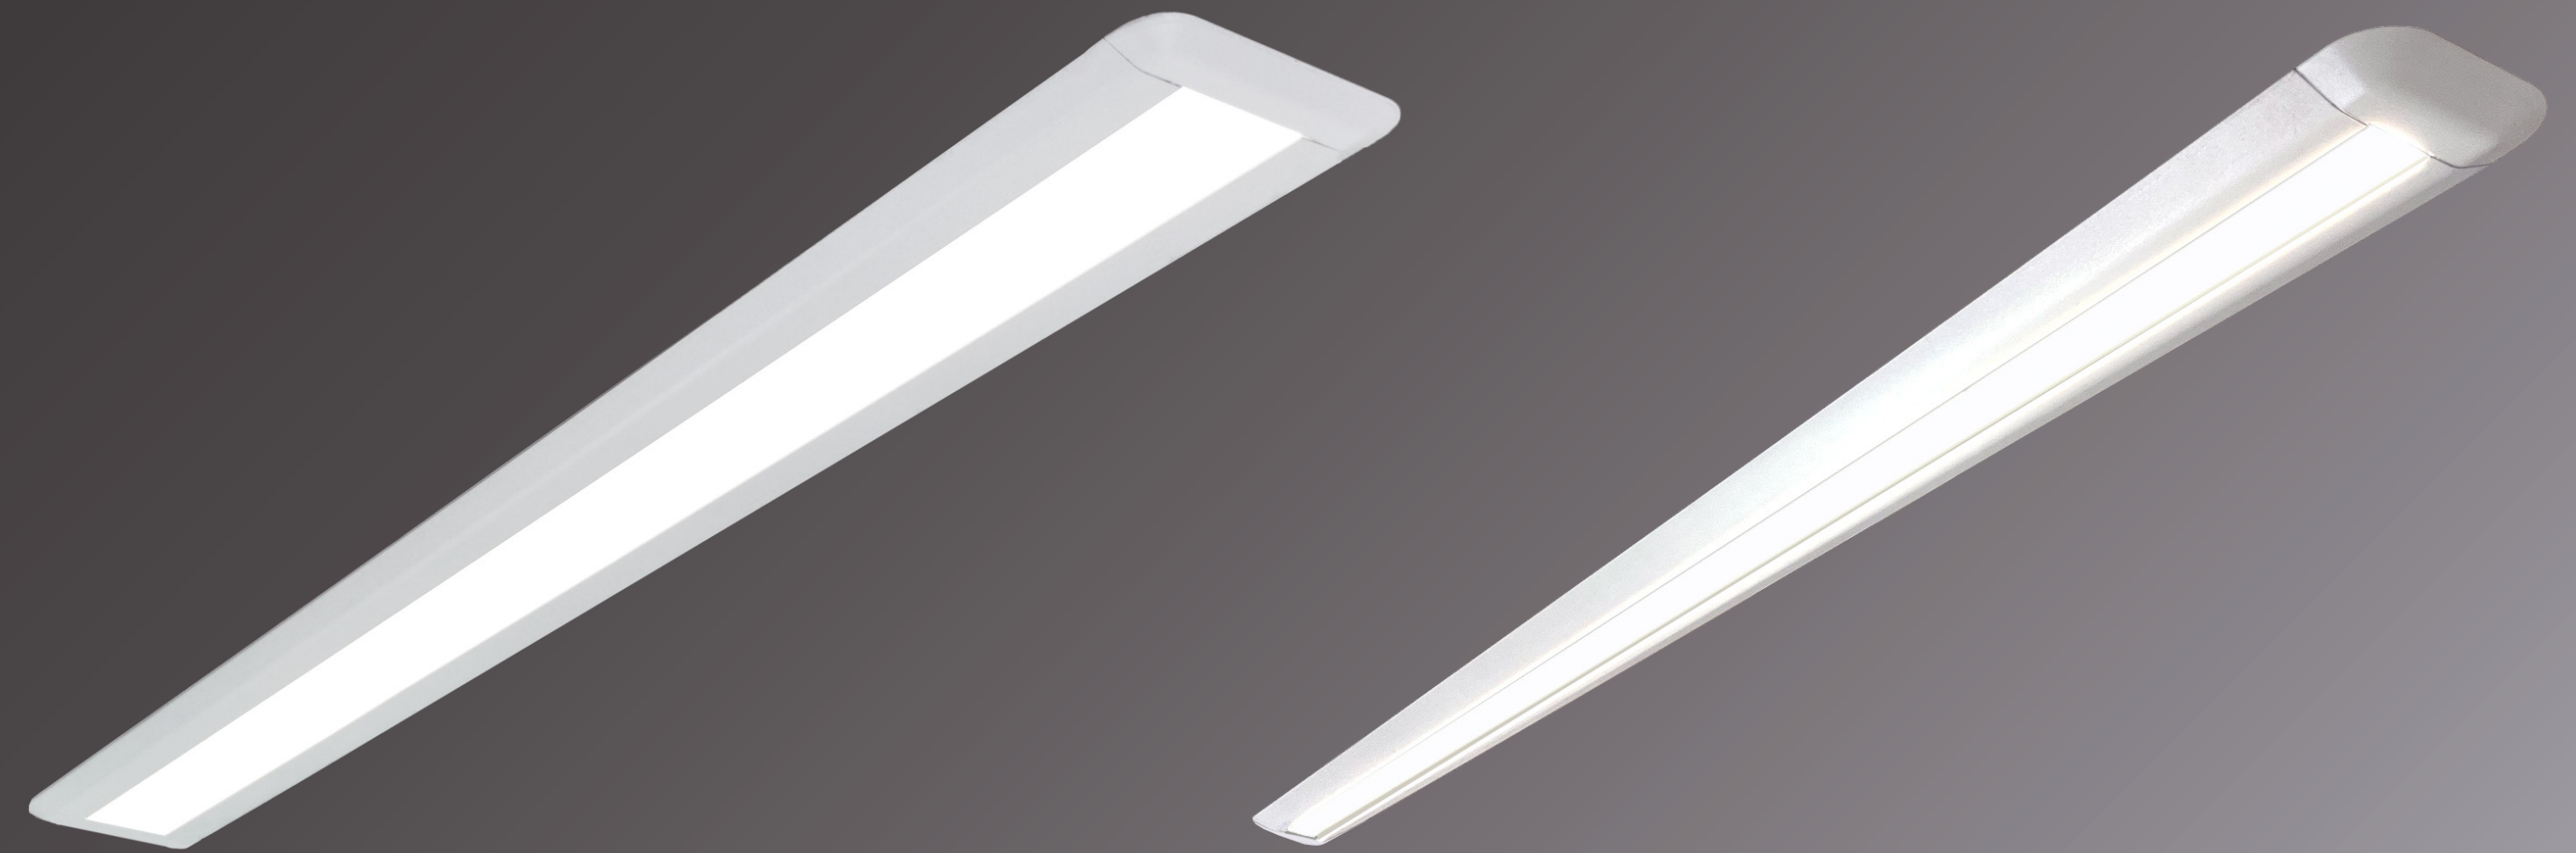

CUBRA

CUBRA DISAPPEARS LIKE MAGIC

Slim, clean and modern, this fixture delivers the evanescent style you want with the performance you need.

CUBRA's compact optical system allows you to create shallower profile designs compared with traditional lines of light. With an ultra-slim 3/4" profile, Cubra vanishes into your space to showcase your design.

Cubra 3 Direct (CU3D)

Cubra 1 Direct (CU1D)

Cubra 3 Indirect (CU3I)

Cubra 1 Indirect (CU1I)

WHEN THE SMALLEST DETAILS MATTER

A 3/4" fixture height is remarkably thin, but designers care about the details and so do we.

Does your design require a uniform, balanced plane, but with both direct and indirect lines of light?

CUBRA's alternating joint allows designers to create direct and indirect lines and patterns while maintaining a perfectly level horizon.