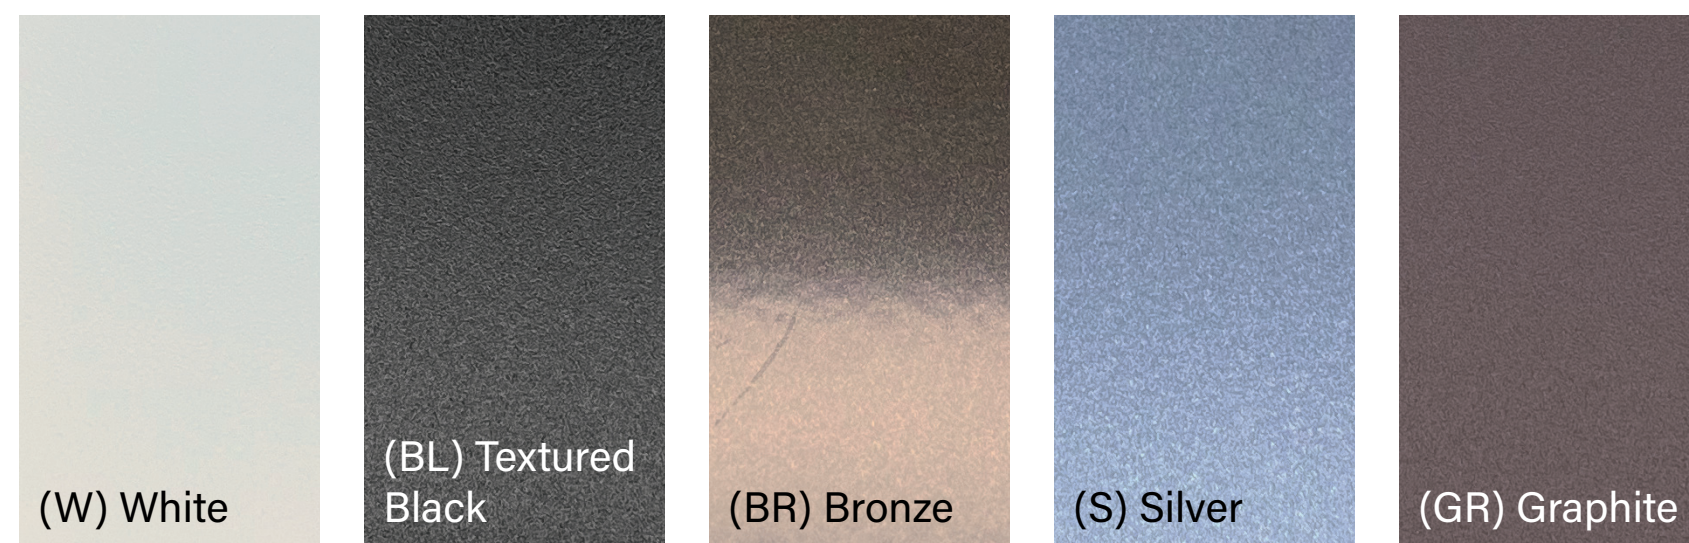

Cubra 3 Direct (CU3D)

Cubra 1 Direct (CU1D)

Cubra 3 Indirect (CU3I)

Cubra 1 Indirect (CU1I)

WHEN THE SMALLEST DETAILS MATTER

A 3/4" fixture height is remarkably thin, but designers care about the details and so do we.

5 Standard finish options:

*Colors for representational purpose only. For accurate color please contact the factory for color samples.

Tapered Endcap

Slotted Endcap

Inset Endcap

Flat Endcap

EVEN THE JOINTS DISAPPEAR