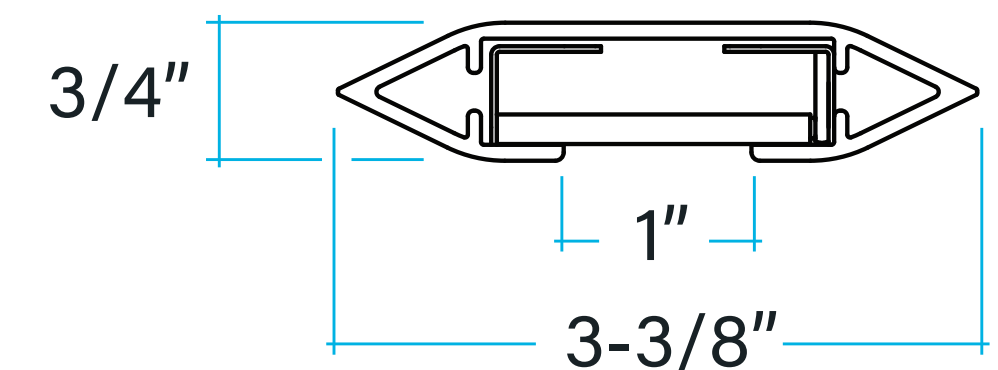

CUBRA

CUBRA DISAPPEARS LIKE MAGIC

Slim, clean and modern, this fixture delivers the evanescent style you want with the performance you need.

CUBRA's compact optical system allows you to create shallower profile designs compared with traditional lines of light. With an ultra-slim 3/4" profile, Cubra vanishes into your space to showcase your design.

Cubra 3 Direct (CU3D)

Cubra 1 Direct (CU1D)

Cubra 3 Indirect (CU3I)

Cubra 1 Indirect (CU1I)

WHEN THE SMALLEST DETAILS MATTER

A 3/4" fixture height is remarkably thin, but designers care about the details and so do we.