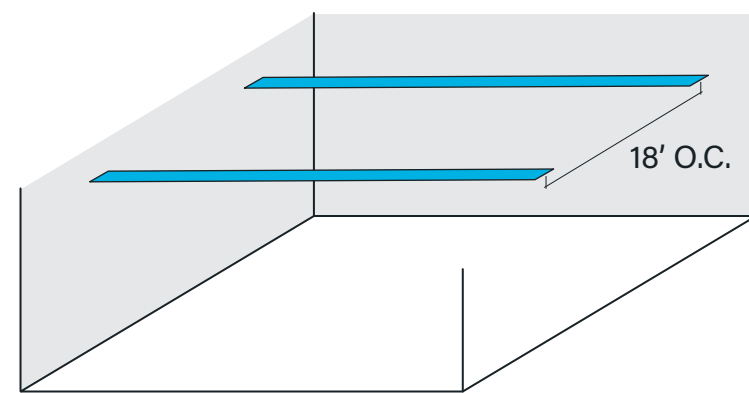

SMALL BUT MIGHTY

3" Aperture: Lambertian

- Up To **128 LPW**
- Up To **14' On Center**

3" Aperture: Batwing

- Up To **111 LPW**
- Up To **18' On Center**

1" Aperture: Lambertian

- Up To **120 LPW**
- Up To **14' On Center**

1" Aperture: Batwing

- Up To **107 LPW**
- Up To **18' On Center**

Direct Lambertian

Indirect Batwing

SCALED TO BE SUBTLE

Thin, minimal profile conductive suspension cables combines your suspension mount + power feed for a clean, decluttered ceiling. Mounting points inset from the ends eliminate the need for center wires.