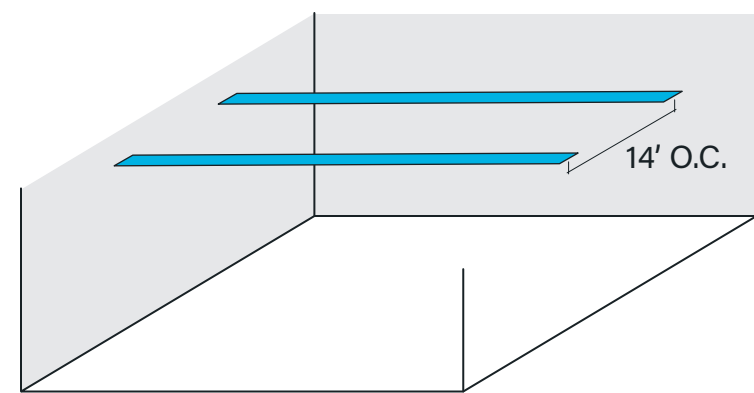

SMALL BUT MIGHTY

3" Aperture: Lambertian

- Up To **128 LPW**
- Up To **14' On Center**

3" Aperture: Batwing

- Up To **111 LPW**
- Up To **18' On Center**

1" Aperture: Lambertian

- Up To **120 LPW**
- Up To **14' On Center**

1" Aperture: Batwing

- Up To **107 LPW**
- Up To **18' On Center**

Direct Lambertian

Indirect Batwing

SCALED TO BE SUBTLE

Thin, minimal profile conductive suspension cables combines your suspension mount + power feed for a clean, decluttered ceiling. Mounting points inset from the ends eliminate the need for center wires.