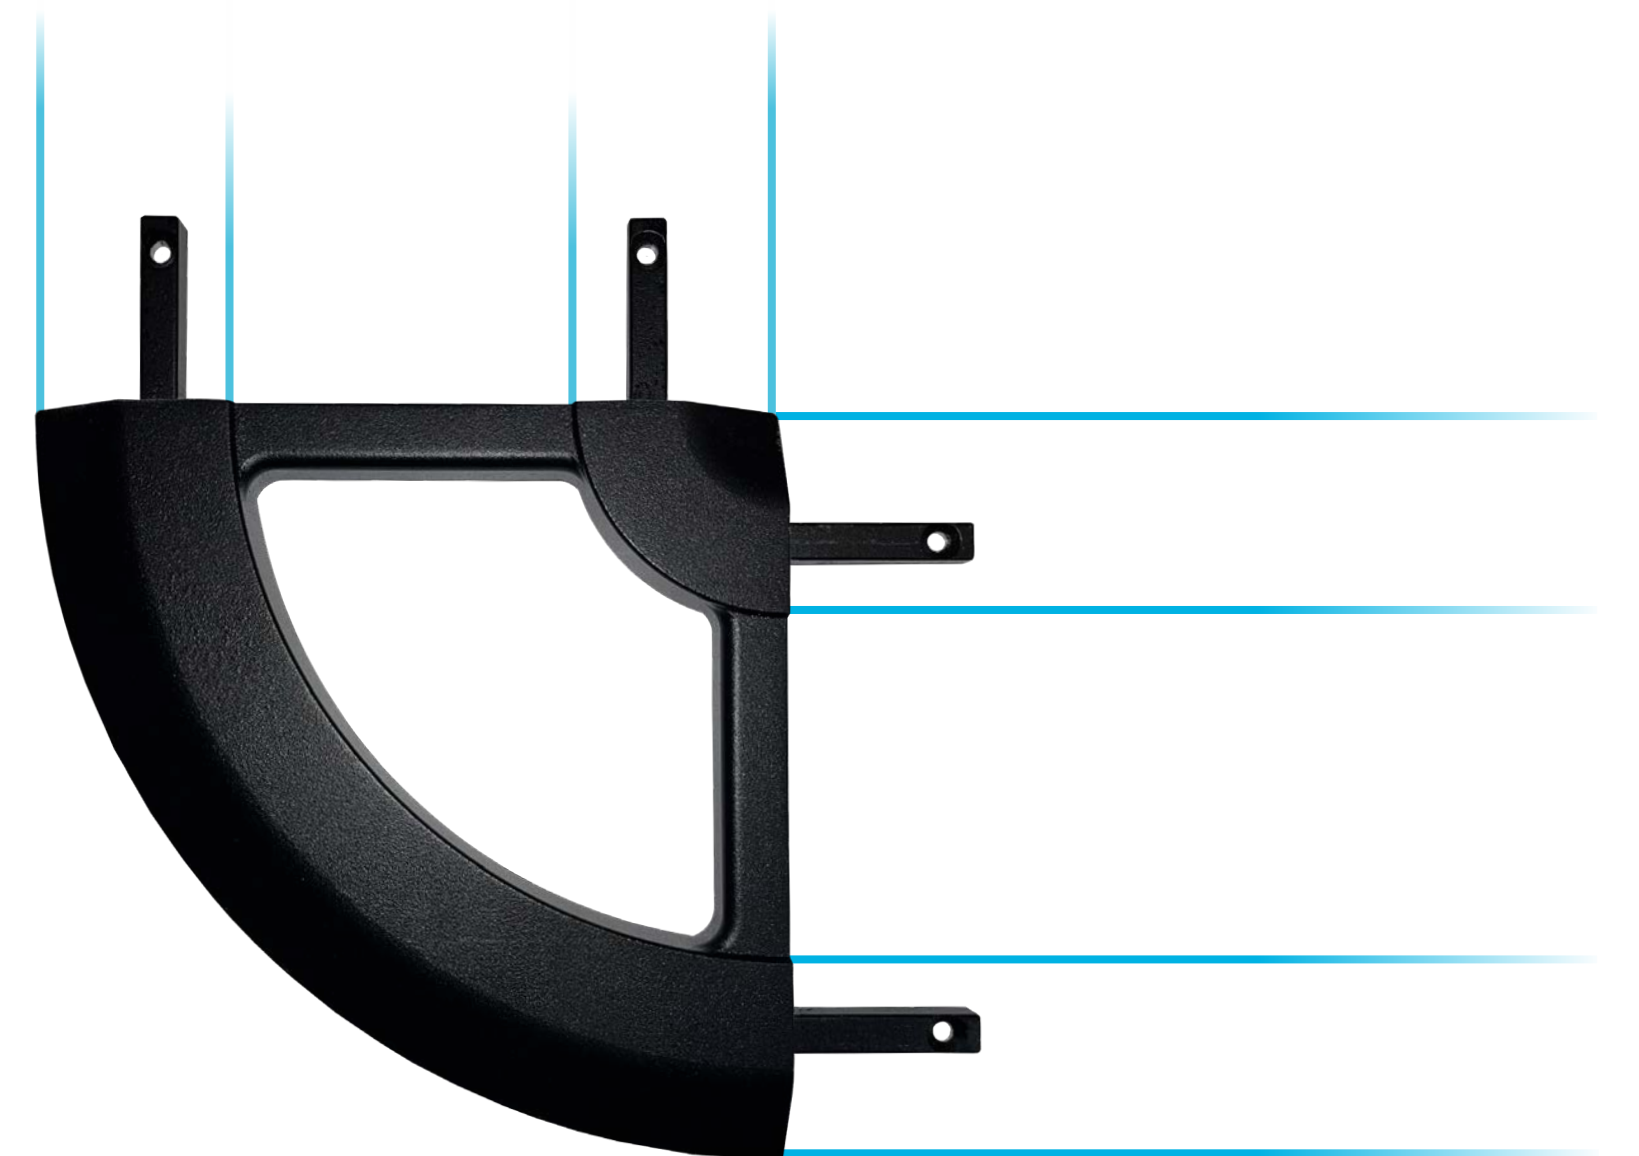

At a mere **3/16"**, the joiners practically vanish into the lines of light.

CUBRA 3 Connectors

90° Square
Open Connector

90° Round
Open Connector

90° Square
Closed Connector

90° Round
Closed Connector

CUBRA 1 Connectors

90° Square
Open Connector

90° Round
Open Connector

90° Square
Closed Connector

90° Round
Closed Connector

AHEAD OF THE CURVE

Linear lights will always be king for adding dimension to your space.

CUBRA's 90° non-illuminated connector adds architectural interest while creating rhythm and dimension when linking spaces together.