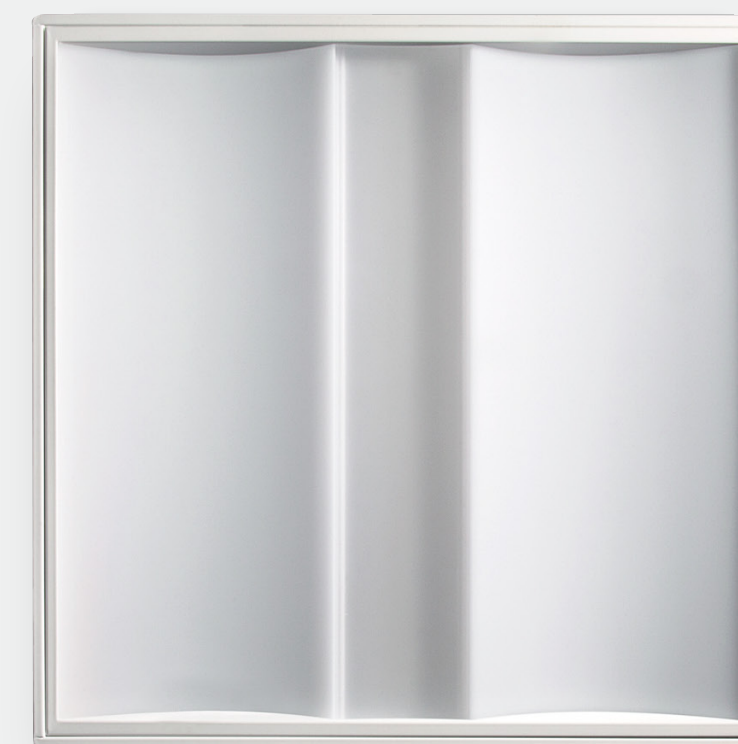

A MULTITUDE OF RECESSED OPTIONS

No need to sacrifice design for function

Whether you're an eco-conscious designer or a budget-focused contractor, you'll find a lighting solution among Pinnacle's family of architectural recessed luminaires.

ADEO the high performance workhorse that emits a soft natural light.

LUCEN features an upgradable system designed to evolve with technology.

CONVERJ a premium model built with an optimum balance of features

These three fixture styles are offered in **1x1**, **1x4**, **2x2**, and **2x4** form factors, which can be modified with aesthetic lens treatments or practical structural additions.