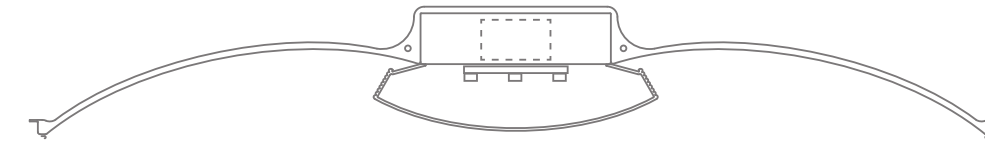

These three fixture styles are offered in **1x1**, **1x4**, **2x2**, and **2x4** form factors, which can be modified with aesthetic lens treatments or practical structural additions.

ADEO

SIZES 1X4, 2X2, 2X4