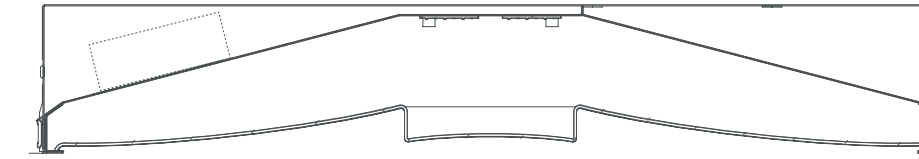

These three fixture styles are offered in **1x1**, **1x4**, **2x2**, and **2x4** form factors, which can be modified with aesthetic lens treatments or practical structural additions.

ADEO

SIZES 1X4, 2X2, 2X4

Shallow Plenum Solution

- Standard LED housing is 3" tall

Clean, Uniform Aesthetic

- Articulated side rails project light to side panels for fully luminous look
- Easy to clean "wipe down" lens

Economical Construction

- 30% less material than the average 20 gauge troffer
- Manufactured using partially recycled goods

TYPICAL APPLICATION

ADEO 2X2

1,225 Sq. Ft. Room
8' x 8' Spacing
Satine Lens
3500K, 3000 Lumens

Average Light Level	41.7 fc
Maximum	56.0 fc
Minimum	13.0 fc
Power Density (W/Sq.Ft.)	0.408

80/50/20 Reflectance
Light Loss Factor .9

LUCEN

SIZES 1X1, 1X4, 2X2, 2X4

Upgradable "Future Proof" System

- Upgrade LED fixtures to higher efficacy packages as technology evolves

Soft, Uniform Lighting

- Fully luminous aperture
- Minimal high angle glare