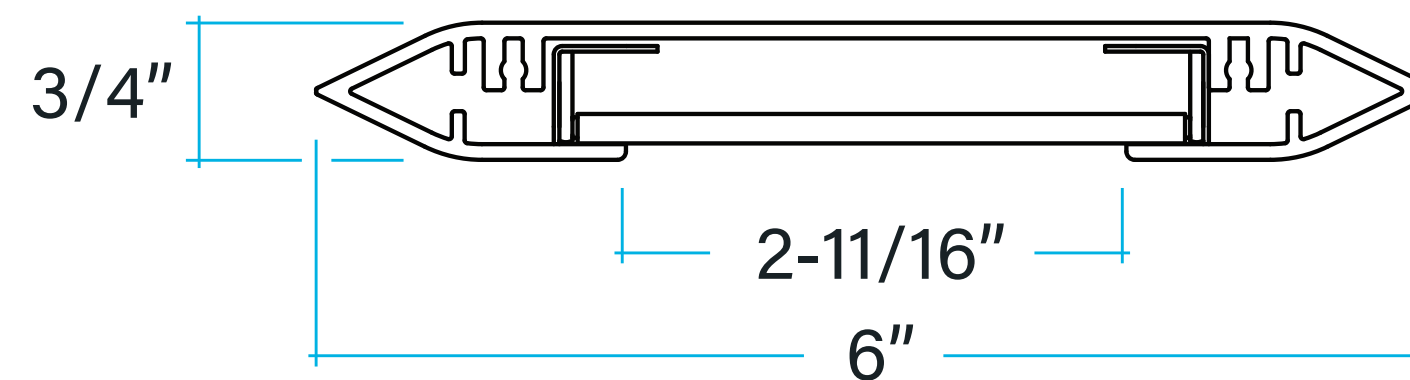

Cubra 3 Direct (CU3D)

Cubra 1 Direct (CU1D)