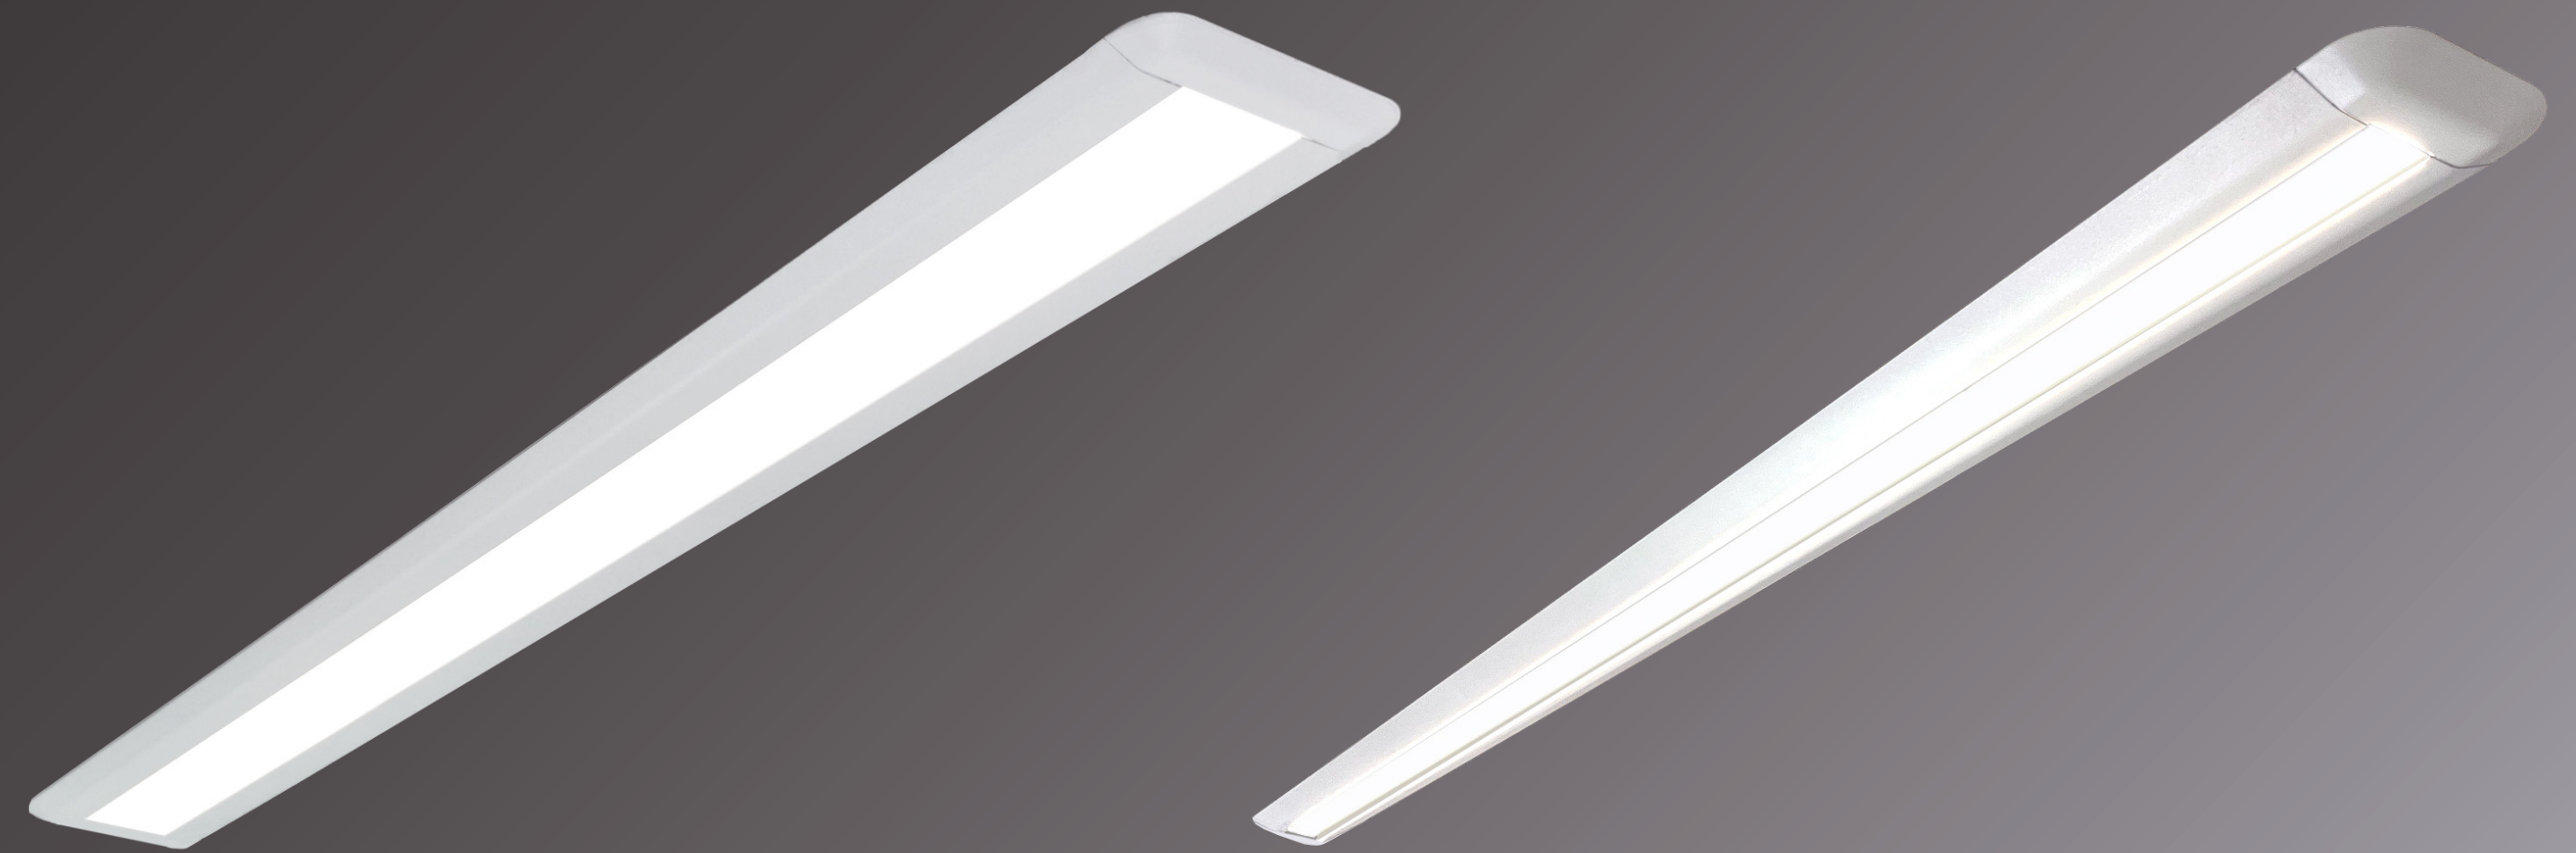

# CUBRA DISAPPEARS LIKE MAGIC

Slim, clean and modern, this fixture delivers the evanescent style you want with the performance you need.

CUBRA's compact optical system allows you to create shallower profile designs compared with traditional lines of light. With an ultra-slim 3/4" profile, Cubra vanishes into your space to showcase your design.