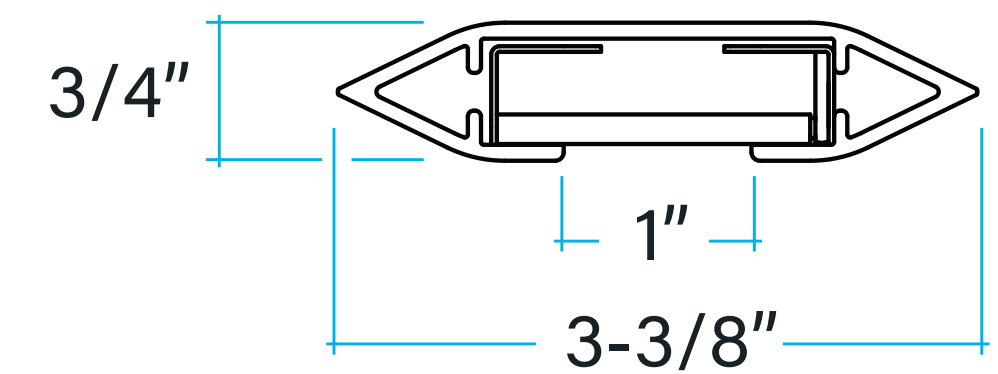

CUBRA DISAPPEARS LIKE MAGIC

Slim, clean and modern, this fixture delivers the evanescent style you want with the performance you need.

CUBRA's compact optical system allows you to create shallower profile designs compared with traditional lines of light. With an ultra-slim 3/4" profile, Cubra vanishes into your space to showcase your design.

Cubra 1 Direct (CU1D)