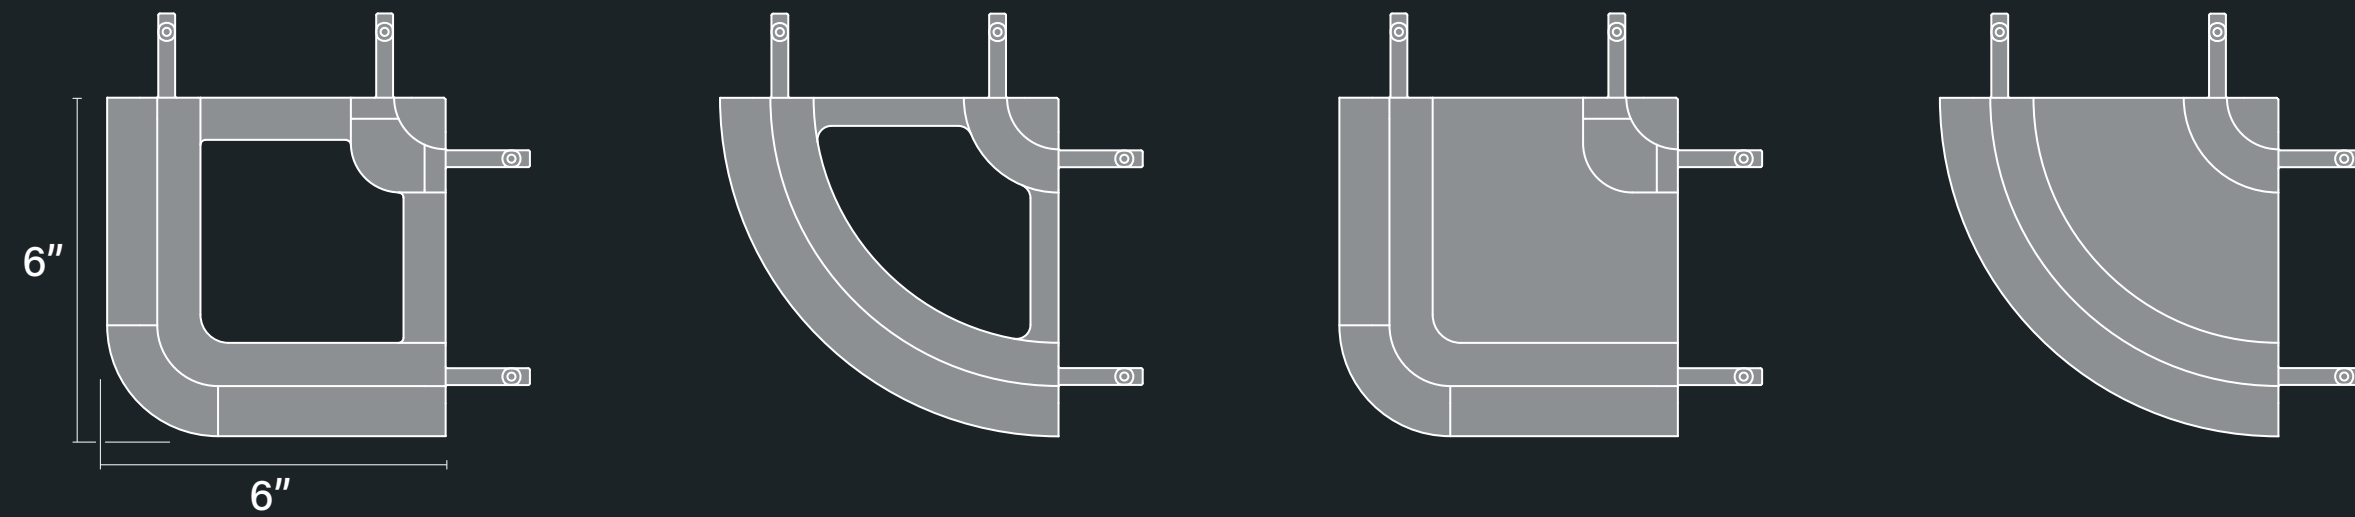

Tapered Endcap

Slotted Endcap

Inset Endcap

Flat Endcap

# EVEN THE JOINTS DISAPPEAR

Does your design require a uniform, balanced plane, but with both direct and indirect lines of light?

CUBRA's alternating joint allows designers to create direct and indirect lines and patterns while maintaining a perfectly level horizon.

## CUBRA 3 Connectors

90° Square  
Open Connector

90° Round  
Open Connector

90° Square  
Closed Connector

90° Round  
Closed Connector