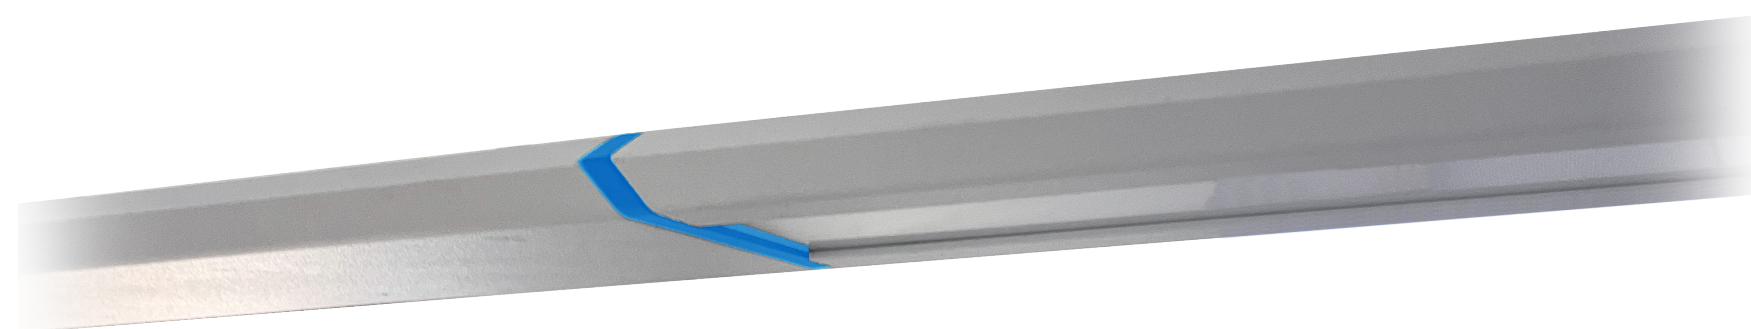

EVEN THE JOINTS DISAPPEAR

Does your design require a uniform, balanced plane, but with both direct and indirect lines of light?

CUBRA's alternating joint allows designers to create direct and indirect lines and patterns while maintaining a perfectly level horizon.

At a mere **3/16"**, the joiners practically vanish into the lines of light.