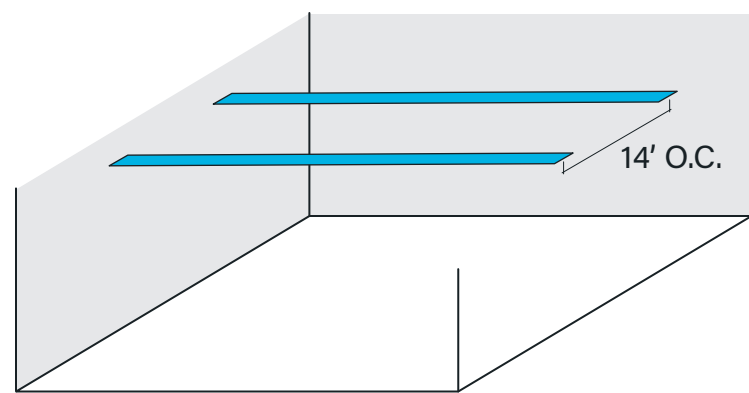

SMALL BUT MIGHTY

3" Aperture: Lambertian

- Up To **128 LPW**
- Up To **14' On Center**

1" Aperture: Lambertian

- Up To **120 LPW**
- Up To **14' On Center**